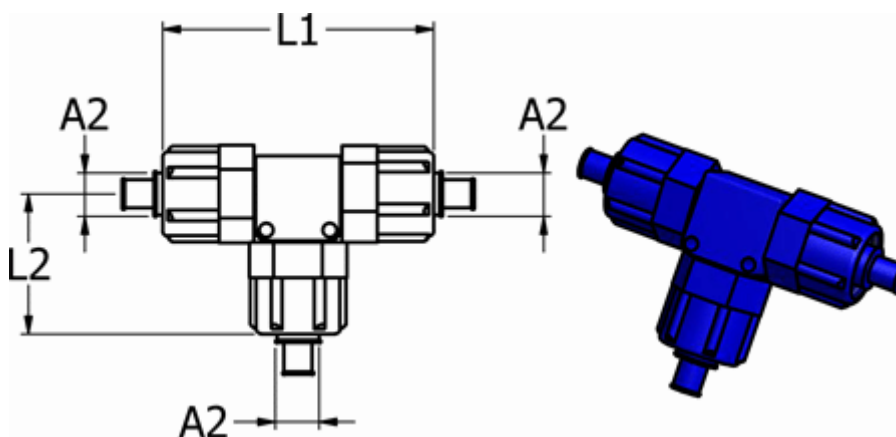

Article number: 58614913

Description: Push-on fitting POM 14.913, $\text{Ø}12/9\text{-}\text{Ø}12/9\text{-}\text{Ø}12/9$
Tee plastic, blue

Measures

For hose = 12/9

L1 = 51

L2 = 29